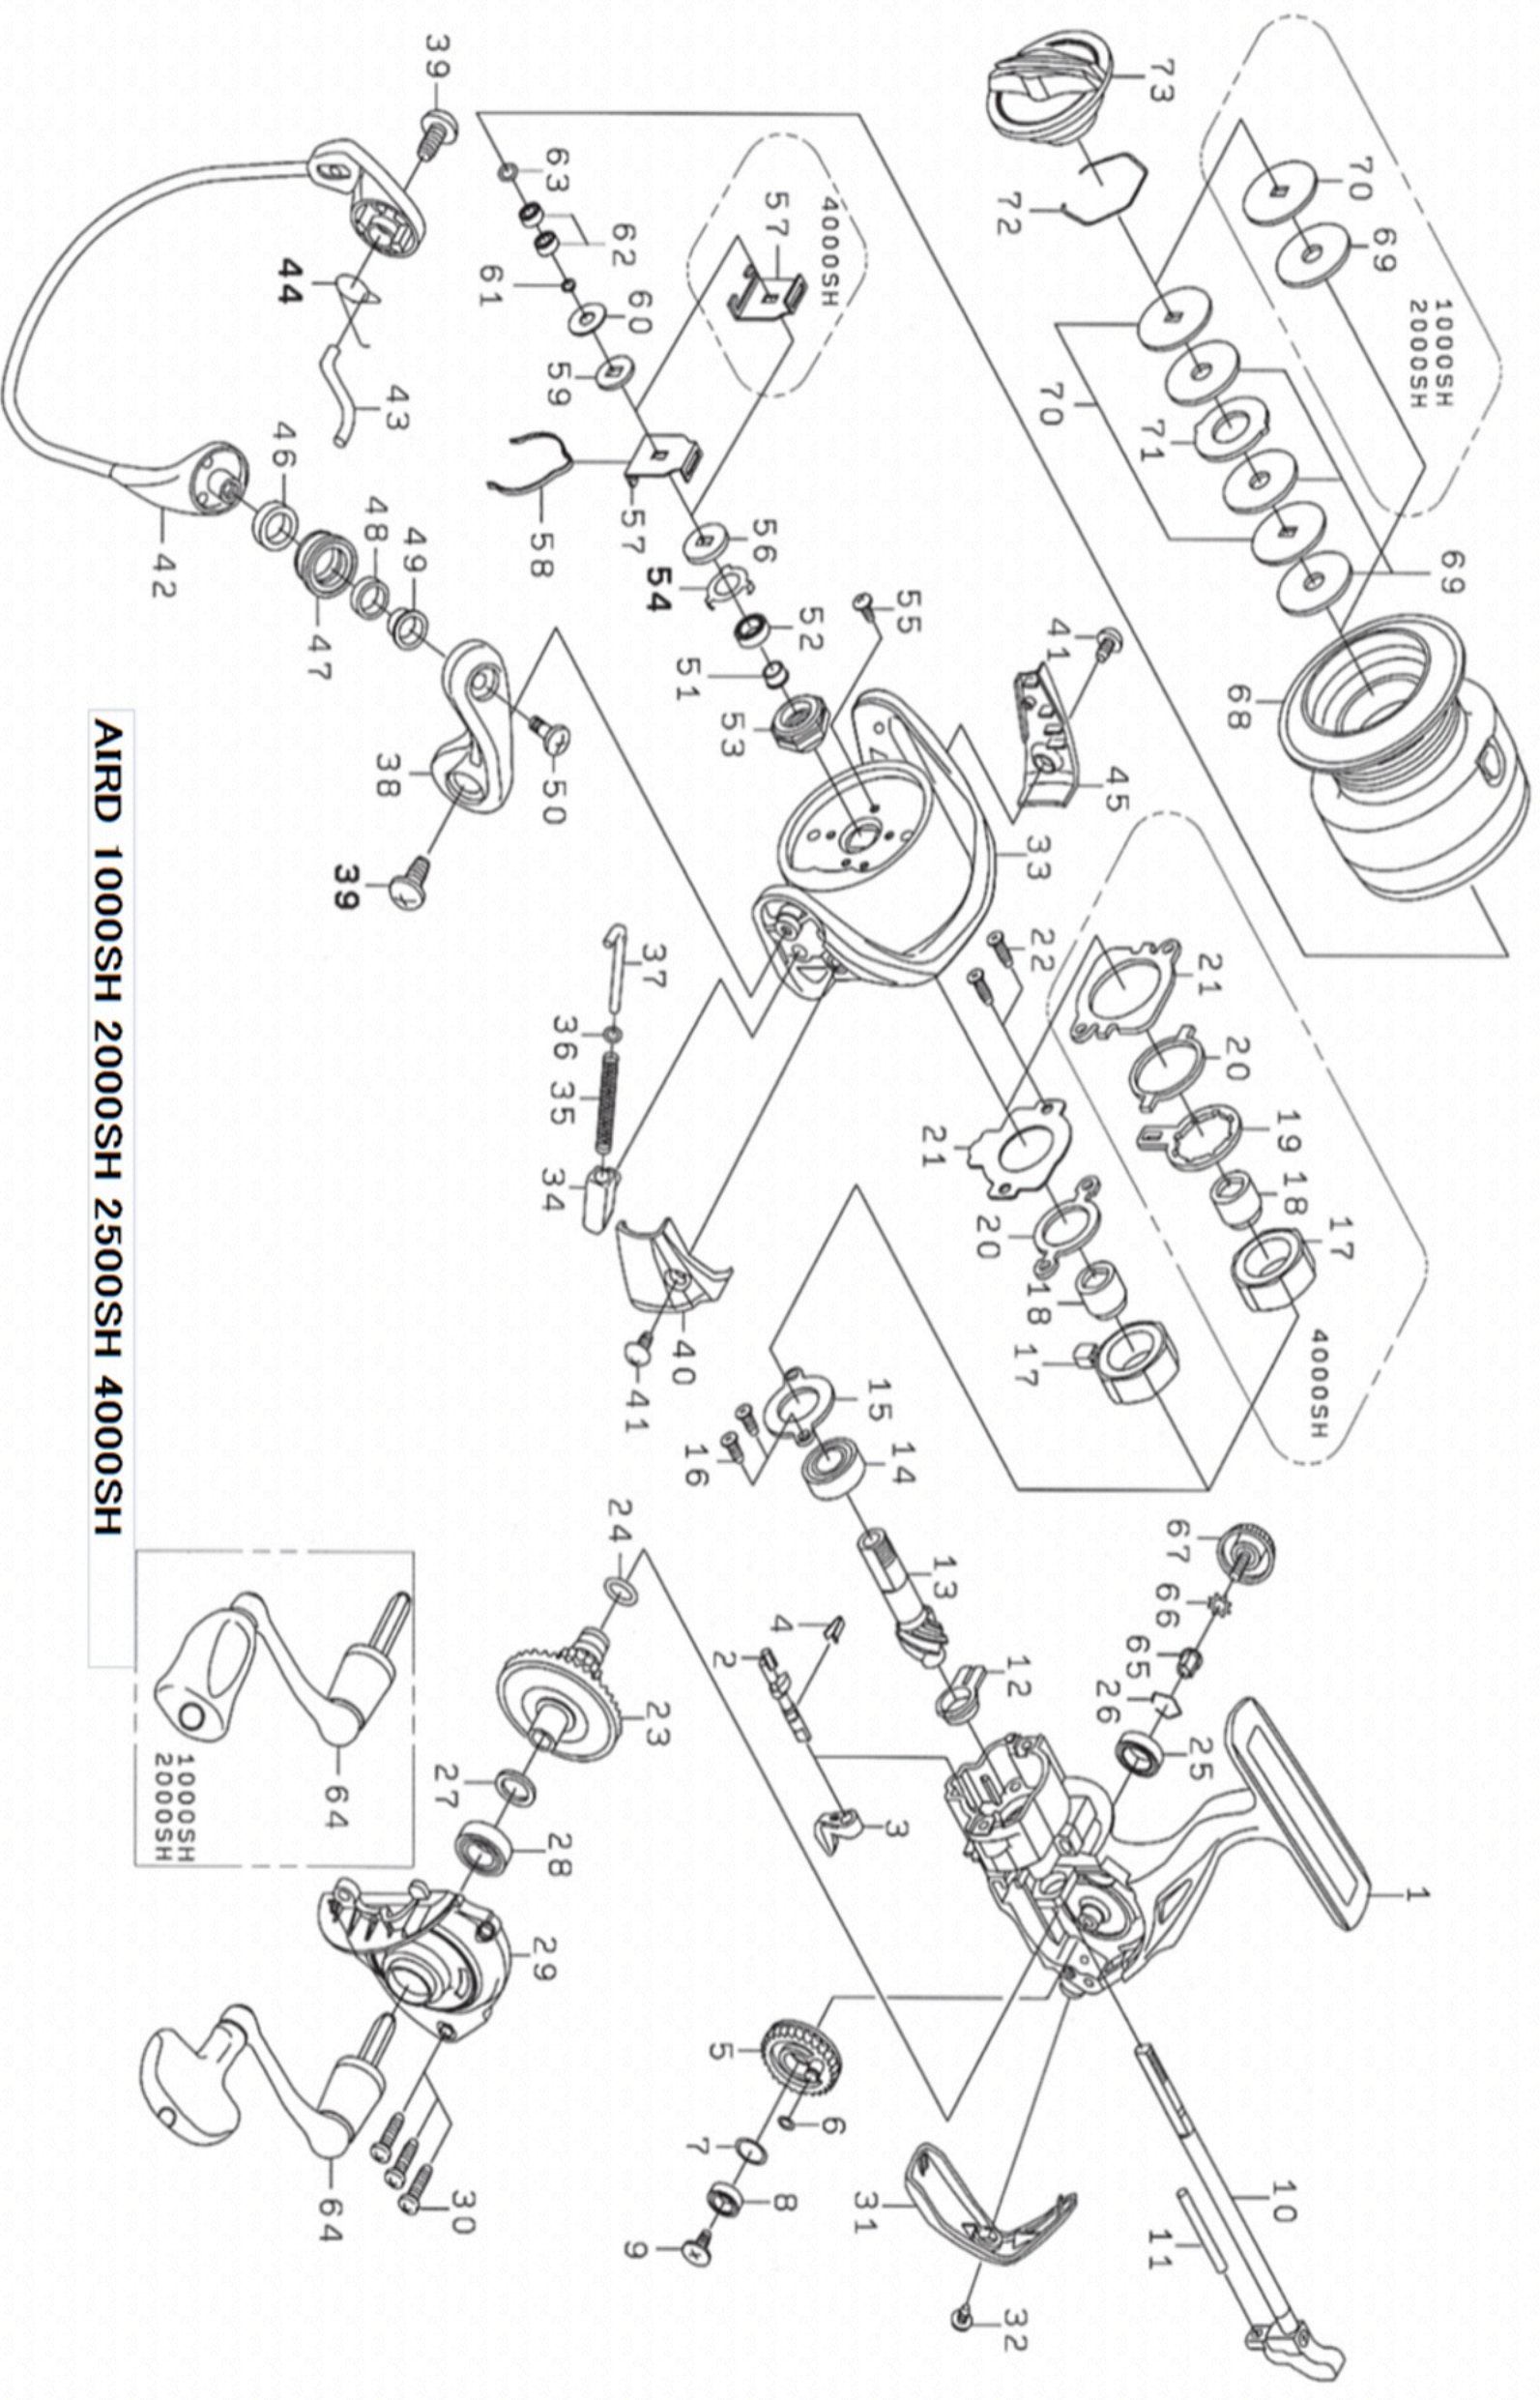

# AIRD 2500SH

Feel Alive.

Please quote by part number, not key number when ordering.  
spares@daiwaaustralia.com.au PH: (02) 8644 8644

AIRD 1000SH 2000SH 2500SH 4000SH

REEL NAME	MGFT CODE	KEY NO	PARTS CODE	DESCRIPTION
AIRD 2500SH	S074PA1	1	6H767101	BODY
AIRD 2500SH	S074PA1	2	6H463101	ANTI-REVERSE CAM
AIRD 2500SH	S074PA1	3	6H463203	ANTI-REVERSE LEVER
AIRD 2500SH	S074PA1	4	6H463301	ANTI-REVERSE CAM SPRING
AIRD 2500SH	S074PA1	5	6H489801	OSCILLATING GEAR
AIRD 2500SH	S074PA1	6	6G466001	"O" RING (A)
AIRD 2500SH	S074PA1	7	6G466100	WASHER (A)
AIRD 2500SH	S074PA1	8	6F055602	BALL BEARING (A)
AIRD 2500SH	S074PA1	9	6H463401	SCREW (A)
AIRD 2500SH	S074PA1	10	6H732501	MAIN SHAFT
AIRD 2500SH	S074PA1	11	6H463701	STABILIZER BAR
AIRD 2500SH	S074PA1	12	6H463801	COLLAR (A)
AIRD 2500SH	S074PA1	13	6H782901	PINION GEAR
AIRD 2500SH	S074PA1	14	6H726802	BALL BEARING (B)
AIRD 2500SH	S074PA1	15	6H463901	BEARING RETAINER (A)
AIRD 2500SH	S074PA1	16	6H624901	SCREW (B)
AIRD 2500SH	S074PA1	17	6G539201	ROLLER CLUTCH
AIRD 2500SH	S074PA1	18	6H624702	SPACING SLEEVE
AIRD 2500SH	S074PA1	19	-	CLUTCH CAM
AIRD 2500SH	S074PA1	20	6H161801	CLUTCH CAM RETAINER
AIRD 2500SH	S074PA1	21	6H464001	ROLLER CLUTCH RETAINER
AIRD 2500SH	S074PA1	22	6G837101	SCREW (C)
AIRD 2500SH	S074PA1	23	6H726901	DRIVE GEAR
AIRD 2500SH	S074PA1	24	6G670501	"O" RING (B)
AIRD 2500SH	S074PA1	25	6G522703	BALL BEARING (C)
AIRD 2500SH	S074PA1	26	6G472401	BEARING RETAINER (B)
AIRD 2500SH	S074PA1	27	63758500	WASHER (B)
AIRD 2500SH	S074PA1	28	6G467302	BALL BEARING (D)
AIRD 2500SH	S074PA1	29	6H767201	SIDE COVER
AIRD 2500SH	S074PA1	30	6G115001	SCREW (D)
AIRD 2500SH	S074PA1	31	6H464302	REAR COVER
AIRD 2500SH	S074PA1	32	6G270801	SCREW (E)
AIRD 2500SH	S074PA1	33	6H464410	ROTOR
AIRD 2500SH	S074PA1	34	6H496701	BAIL SPRING HOLDER
AIRD 2500SH	S074PA1	35	6G471701	BAIL SPRING
AIRD 2500SH	S074PA1	36	6E313901	WASHER (C)
AIRD 2500SH	S074PA1	37	6G471805	BAIL SPRING SHAFT
AIRD 2500SH	S074PA1	38	6H464503	BAIL ARM
AIRD 2500SH	S074PA1	39	6G205001	SCREW (F)
AIRD 2500SH	S074PA1	40	6H496802	COVER (A)
AIRD 2500SH	S074PA1	41	6G270801	SCREW (G)
AIRD 2500SH	S074PA1	42	6H767301	BAIL ASSEMBLY
AIRD 2500SH	S074PA1	43	6G613001	BAIL TRIP LEVER
AIRD 2500SH	S074PA1	44	6G613101	BAIL TRIP LEVER SPRING
AIRD 2500SH	S074PA1	45	6H496902	COVER (B)
AIRD 2500SH	S074PA1	46	6G047601	COLLAR (B)
AIRD 2500SH	S074PA1	47	6F921601	LINE ROLLER
AIRD 2500SH	S074PA1	48	6G220701	COLLAR (C)
AIRD 2500SH	S074PA1	49	6G195501	COLLAR (D)
AIRD 2500SH	S074PA1	50	6G195602	SCREW (H)
AIRD 2500SH	S074PA1	51	6G613501	COLLAR (E)
AIRD 2500SH	S074PA1	52	6G466202	BALL BEARING (E)
AIRD 2500SH	S074PA1	53	6G471301	ROTOR NUT
AIRD 2500SH	S074PA1	54	6G471501	BEARING RETAINER (C)
AIRD 2500SH	S074PA1	55	6G627701	SCREW (I)
AIRD 2500SH	S074PA1	56	6E246101	WASHER (D)
AIRD 2500SH	S074PA1	57	6G700001	CLICK LEAF SPRING HOLDER
AIRD 2500SH	S074PA1	58	6H570801	SPOOL CLICK LEAF SPRING
AIRD 2500SH	S074PA1	59	6E467101	WASHER (E)
AIRD 2500SH	S074PA1	60	6E398000	WASHER (F)
AIRD 2500SH	S074PA1	61	6B411706	WASHER (G)
AIRD 2500SH	S074PA1	62	6E332501	BALL BEARING (F)
AIRD 2500SH	S074PA1	63	6G213001	"O" RING (C)
AIRD 2500SH	S074PA1	64	6H767401	HANDLE ASSEMBLY
AIRD 2500SH	S074PA1	65	6F721001	COLLAR (F)
AIRD 2500SH	S074PA1	66	61608101	WASHER (H)
AIRD 2500SH	S074PA1	67	6H590801	HANDLE SCREW
AIRD 2500SH	S074PA1	68-72	6H767501	SPOOL ASSEMBLY
AIRD 2500SH	S074PA1	69	6E136001	DRAG WASHER
AIRD 2500SH	S074PA1	70	6E467201	KEY WASHER
AIRD 2500SH	S074PA1	71	63733606	EARED WASHER
AIRD 2500SH	S074PA1	72	6F373301	DRAG WASHER RETAINER
AIRD 2500SH	S074PA1	73	6H767701	DRAG KNOB
AIRD 2500SH	S074PA1	68-72	6H777501	SPOOL ASSEMBLY (EXTRA SPOOL)